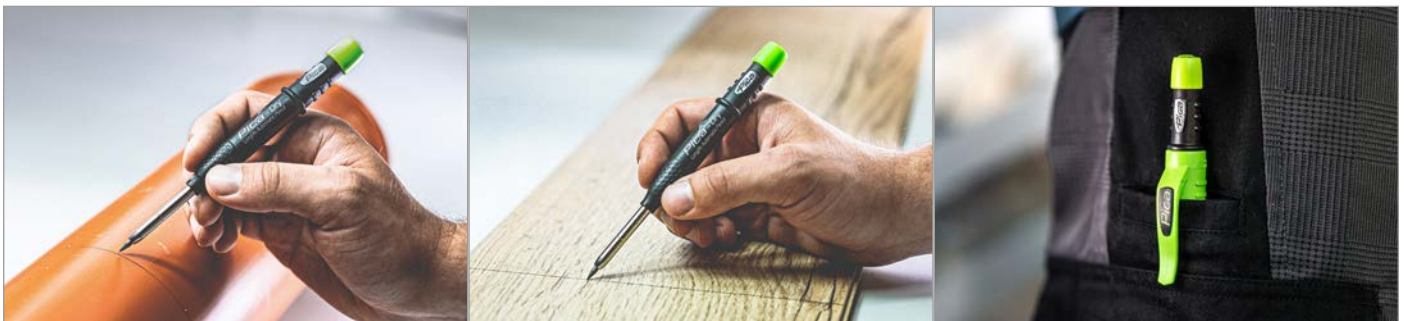

Pica - Dry[®]
Longlife Automatic Pencil

The **new** standard.

THE ORIGINAL

**The construction marker
for professional craftsmen**

Pica - Dry® Longlife Automatic Pencil

Pica-Dry®
Longlife Automatic Pencil

The construction marker for professional craftsmen

 The only Construction Marker with effective dust and moisture protection

 **Reliable hold in the long term**
Its new "Power Lock" mechanism inside is a milestone in the development. The longevity of the product once more has been noticeably improved.

Unique:

"**LOGLIFE CAP**" with extra strong clip and robust sharpener for long term use.

- Extremely sustainable due to refillability
- Barrel with roll-stop
- Its special FOR ALL graphite lead 2B marks on almost all surfaces, no matter if dry, wet, glossy, rough or dusty
- Most versatile capabilities due to special color leads: for bright or dark surfaces, in water soluble or water resistant

Maximum protection against Dust & Moisture

The push-button as umbrella cap and barrel with sealing ring cause a maximum all-round protection against external influences.

Power Lock

The new Pica-Dry® with newly developed Power-Lock mechanism offers a 3x higher and longer holding power than its predecessor – the best in its class until now. This reduces the possibility of the lead slipping in during long-term use to a minimum.